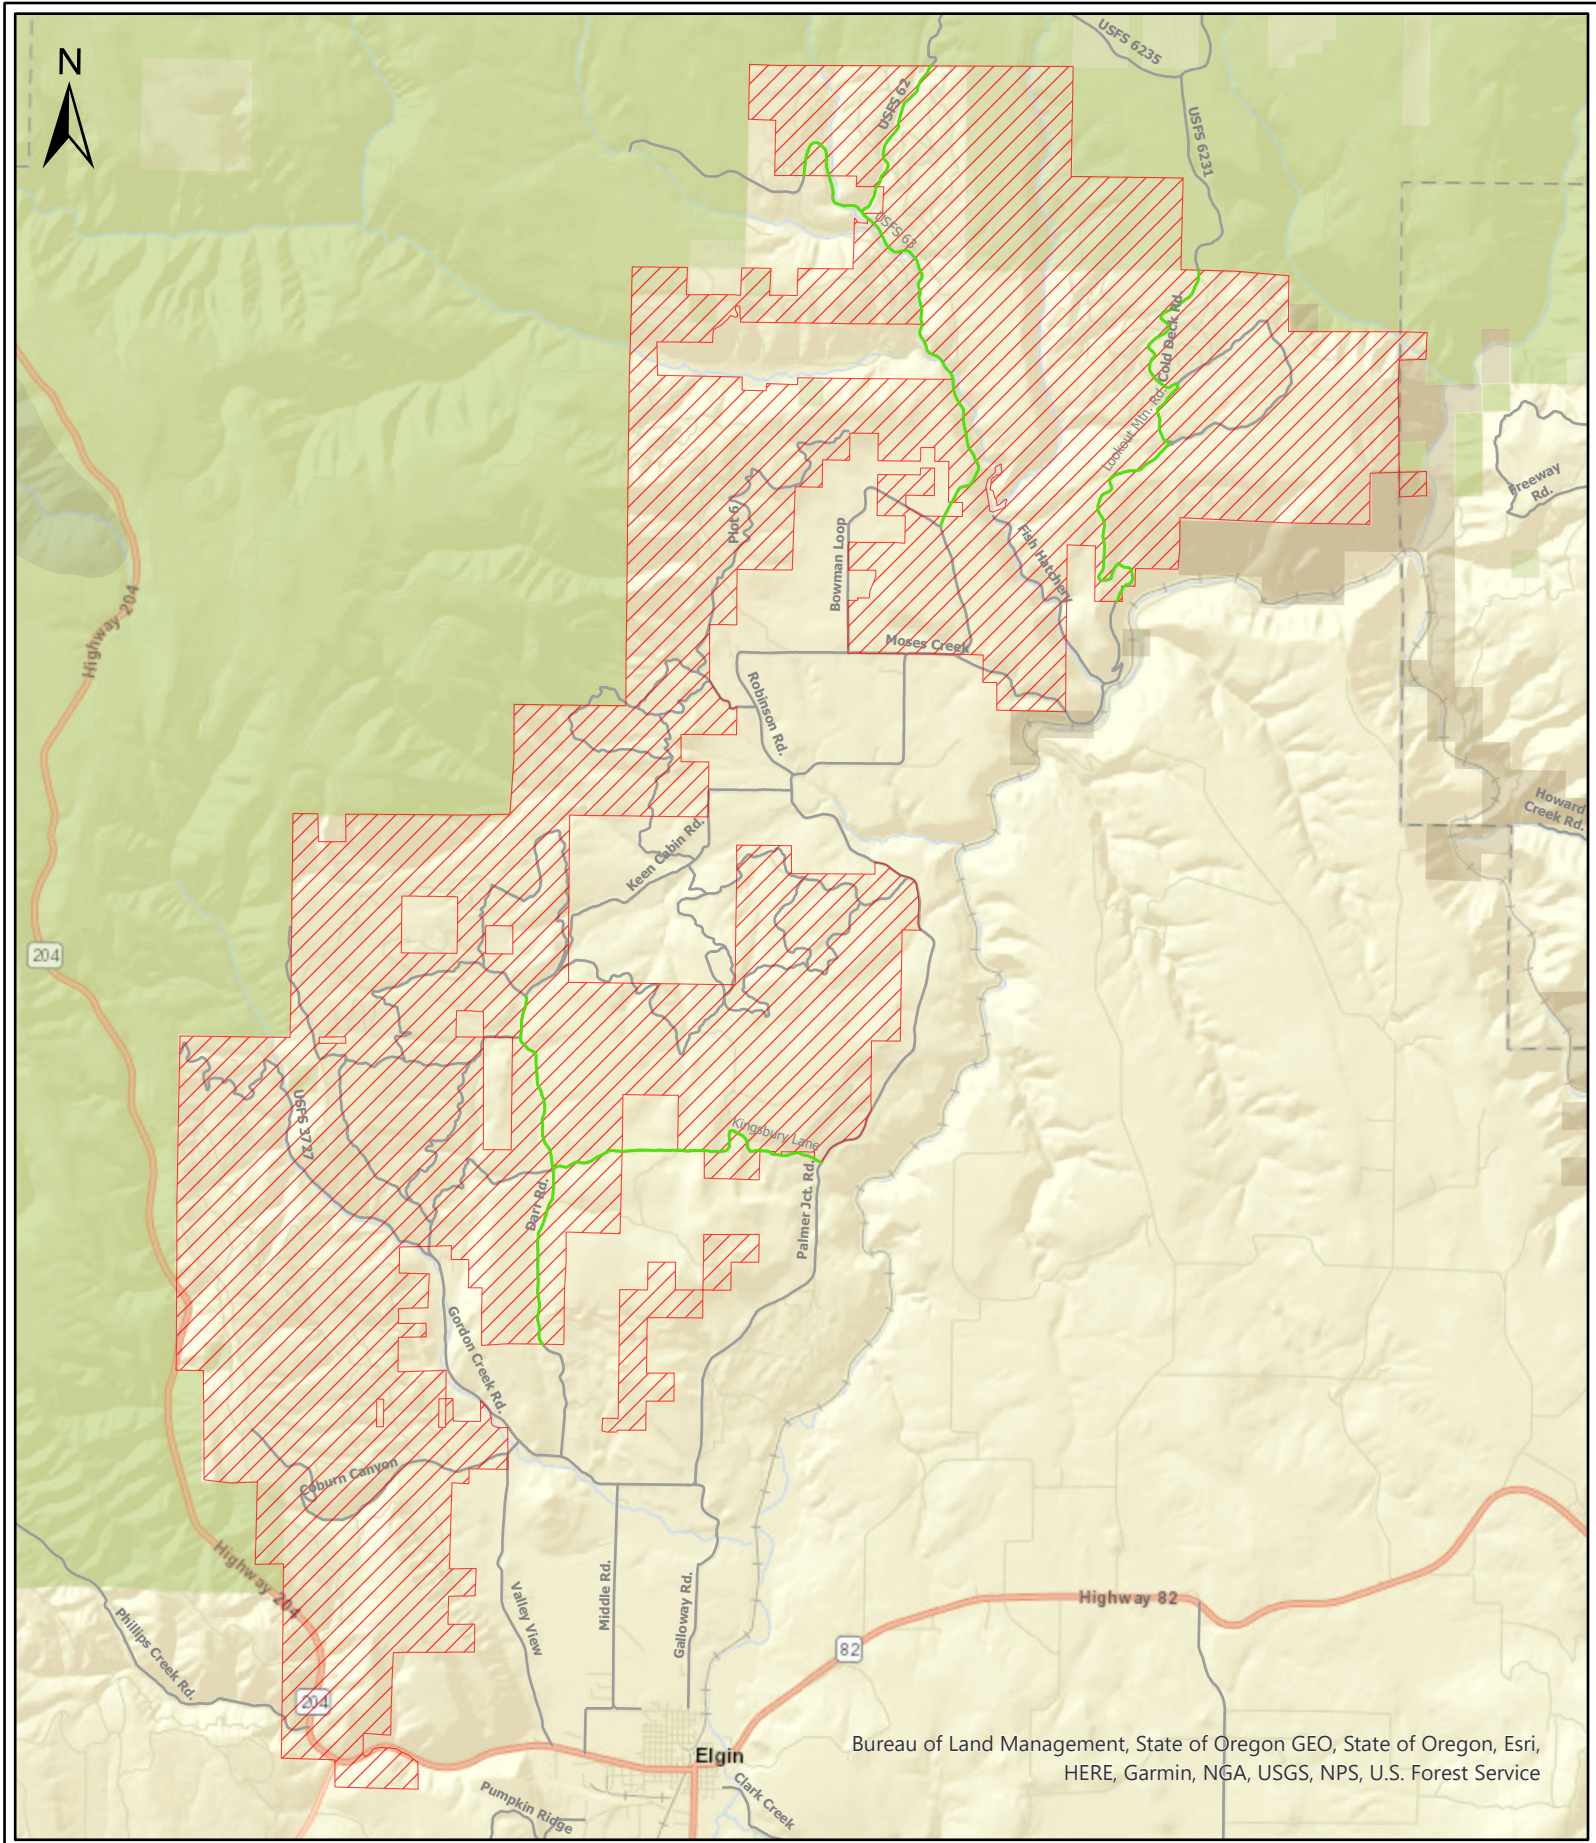

Manulife Forest Management Lookingglass Travel Management Area

Map Date: 8/13/2024

- Manulife Forest Management Land
- BLM Land
- USFS Land
- Open Roads
- State Land
- Wilderness
- Tribal Land

Bureau of Land Management, State of Oregon GEO, State of Oregon, Esri, HERE, Garmin, NGA, USGS, NPS, U.S. Forest Service

0 1 2 3 Miles

Manulife
1919 Jackson Ave
La Grande, OR 97850